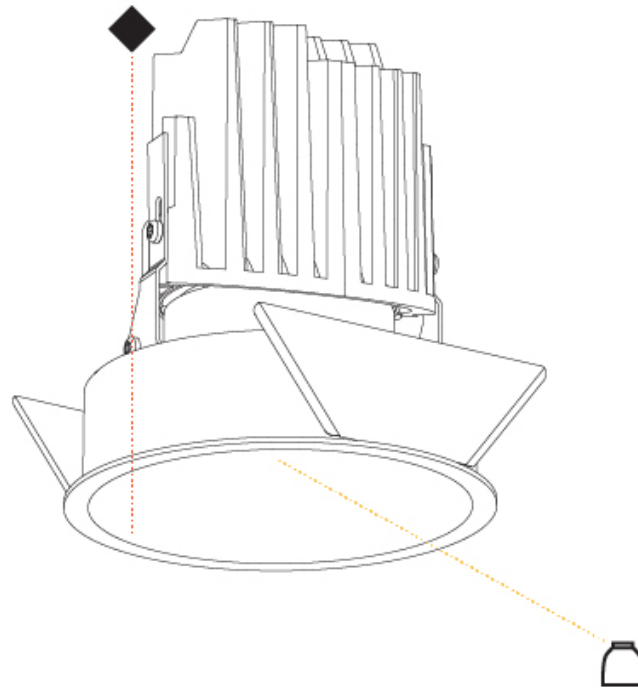

BIONIQ ROUND DEEP RECESSED

A35281-

PROJECT _____

TYPE _____

SPECIFIER _____

QUANTITY _____

DATE _____

A