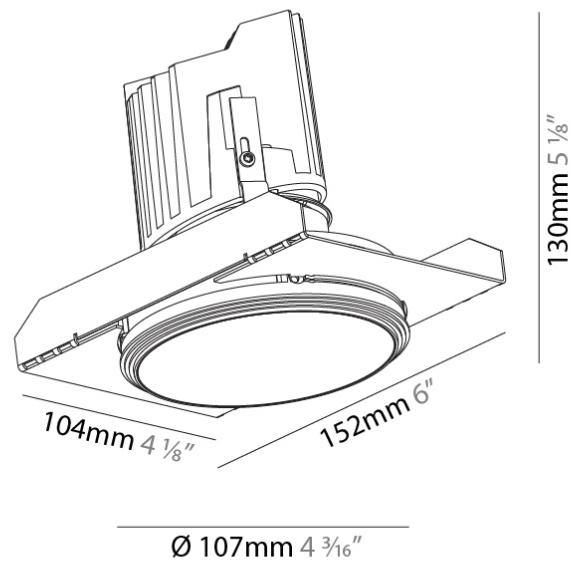

ELECTRICAL

Lamp Type: LED (Zhaga Standard)
Input Wattage (W): 13
Total Output Wattage (W): 11.8
Dimming: Tri-Mode (Non-Dimming and Phase Dimming (120Vac only) and 0-10V Dimming)
Driver Included: No
Driver Location: Recessed Housing
Driver Type: Constant Current - Universal
Driver Class: Class 2
Housing: See components
Input Voltage (V): 120 - 277
Constant Current (MA): 350

LED

Number of LEDs: 1
Color Temperature (°K): 2700 / 3000 / 3500 / 4000
Max. Delivered Lumen (lm): 876 / 909 / 955 / 974
Nominal Lumen (lm): 1304 / 1352 / 1421 / 1450
CRI: >90 CRI
Efficiency (%): 87.9 / 88.4 / 87.9
Lamp Life (hrs): 50000
Upon Request: RGB-W Tunable White Special Color Temperature Special LED

OPTICAL

Reflector°: 18 / 42 / 60
Optic°: Lens Pack - No Lens / Linear Spread Lens / Honeycomb / Spread Lens
Upon Request: Special Beam Angles

RATINGS AND CERTIFICATIONS

382, F 416-247-9319, www.zaneen.com
Certified by Intertek for North American Standards at the end of the existing Model #. For assistance on 'custom' specifications, contact zteam@zaneen.com.
In a constant effort to supply the best product, we reserve the right to change specifications or materials without notice. The most recent specification sheets are found at zaneen.com
IP rating: IP20